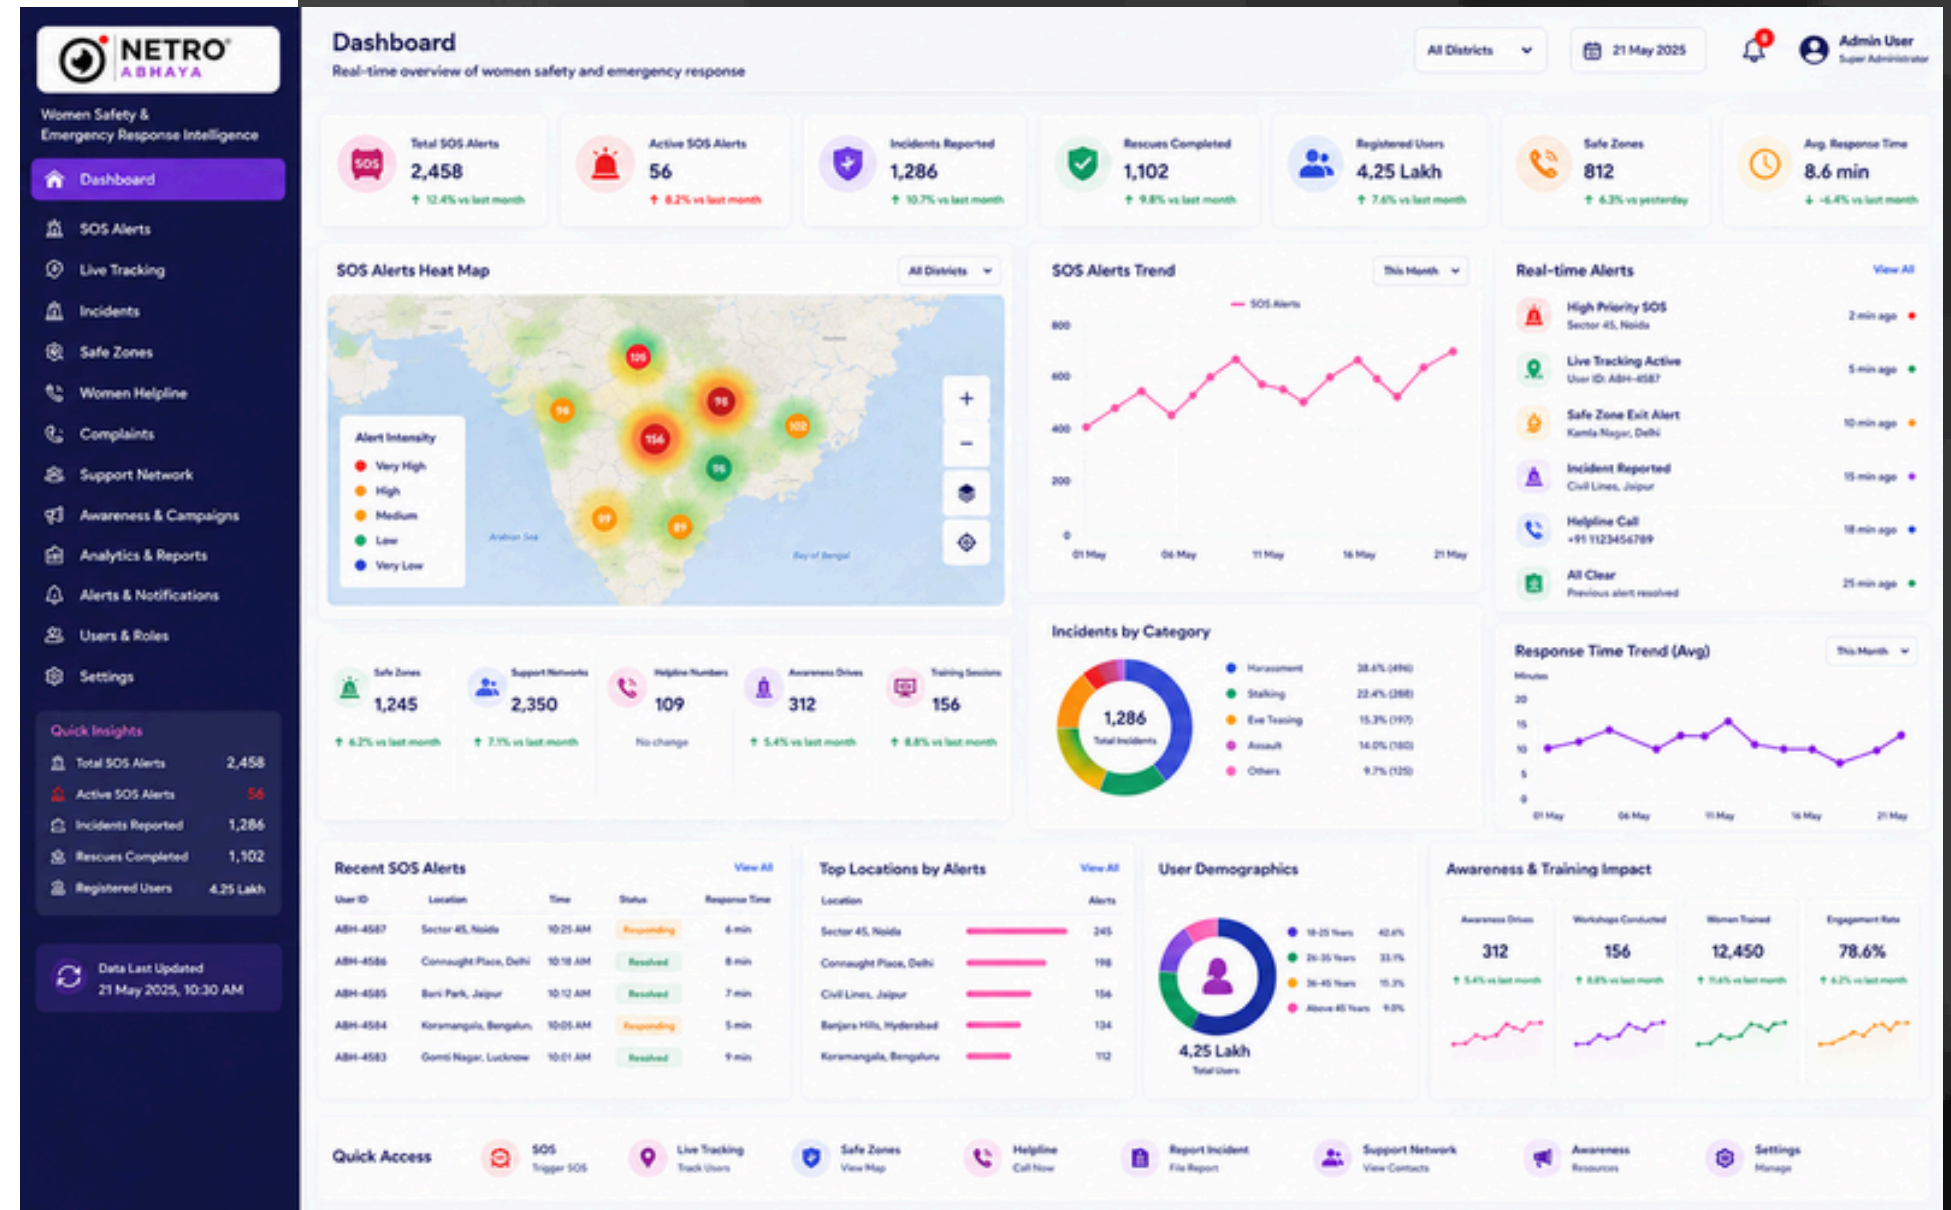

NETRO Abhaya is a women safety and emergency response platform designed to enhance public safety through real-time monitoring, rapid assistance, and intelligent security analytics.

Key Features

- SOS alert and emergency response system
- Live location and movement tracking
- AI-enabled safety monitoring dashboards
- Emergency contact and support integration
- Incident reporting and response analytics

Benefits

- ✓ Faster emergency assistance
- ✓ Improved women safety monitoring
- ✓ Better coordination with law enforcement
- ✓ Real-time security insights
- ✓ Enhanced public confidence and safety