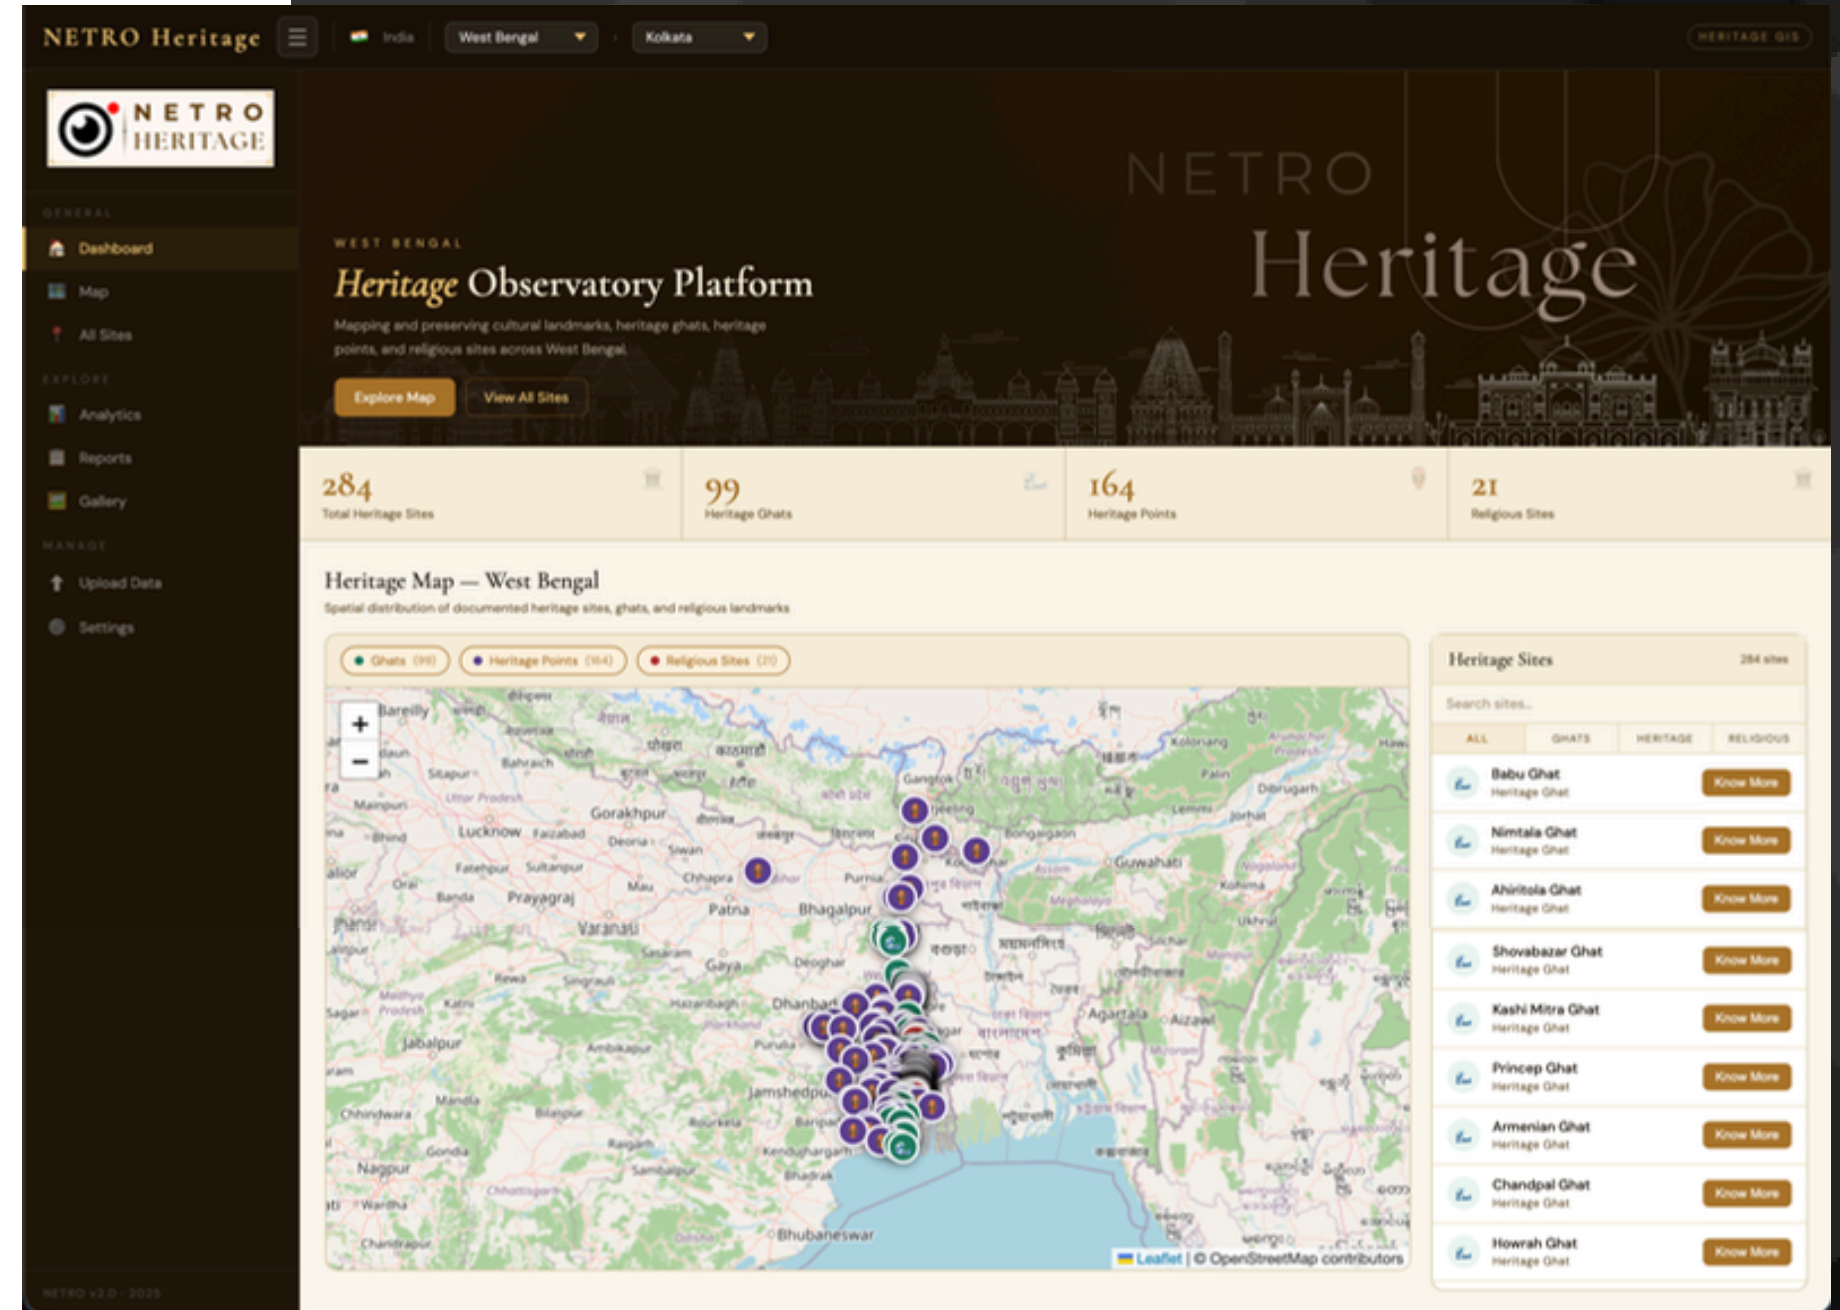

NETRO Heritage combines digital documentation and immersive technologies for heritage conservation and tourism management.

Key Features

- Heritage asset documentation
- 3D virtual tours
- Visitor analytics and monitoring
- Conservation tracking systems
- Geospatial heritage mapping

Benefits

- ✓ Better heritage preservation
- ✓ Enhanced visitor engagement
- ✓ Tourism growth support
- ✓ Improved conservation planning