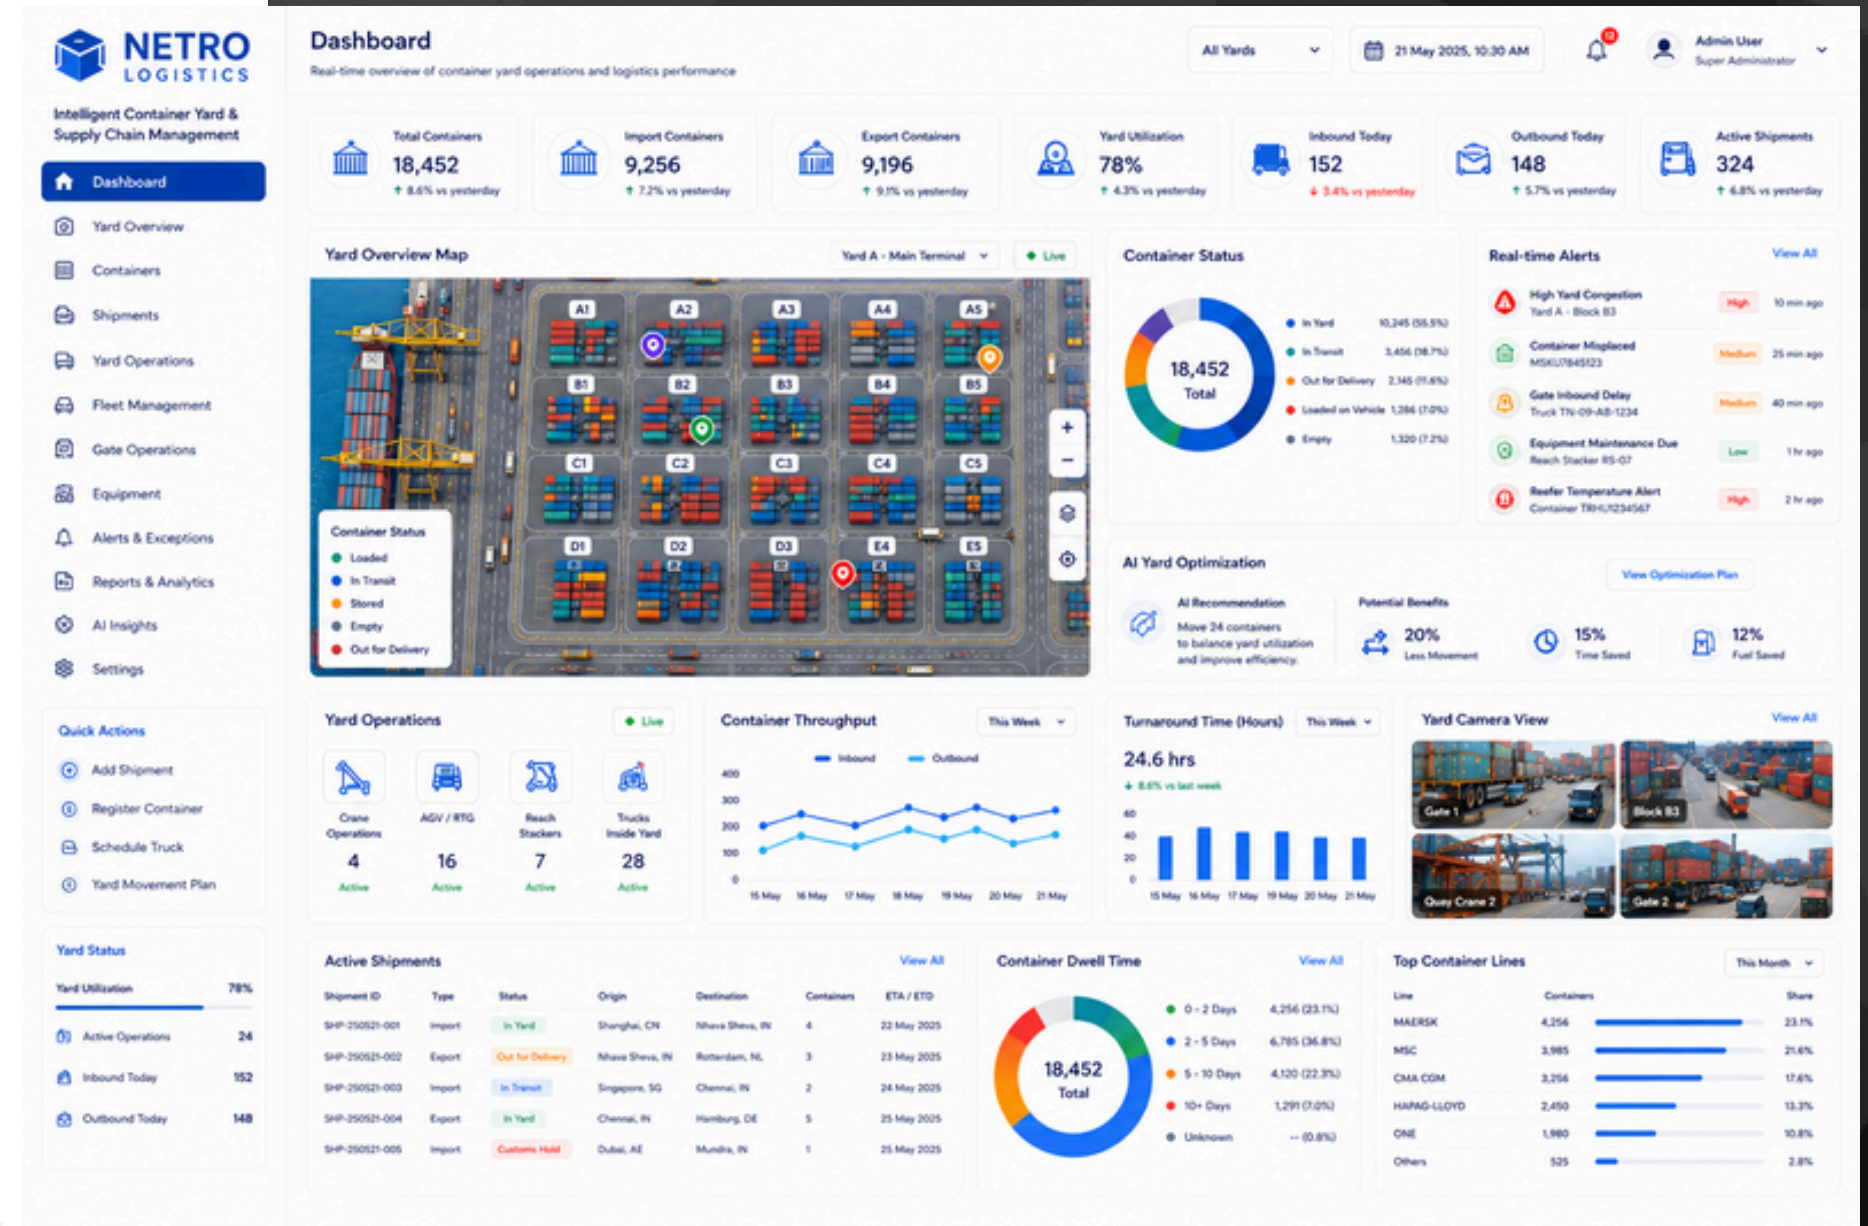

NETRO Logistics enables organizations to optimize container yard operations, fleet movement, and logistics management through AI-driven tracking and geospatial intelligence.

Key Features

- Real-time container and shipment tracking
- AI-driven yard movement optimization
- Geo-tracking and container positioning system
- Computer vision-enabled asset monitoring
- Intelligent logistics analytics and operational insights

Benefits

- ✓ Reduced unnecessary container movement
- ✓ Faster container identification and retrieval
- ✓ Improved yard operational efficiency
- ✓ Enhanced traceability and logistics visibility
- ✓ Optimized supply chain coordination