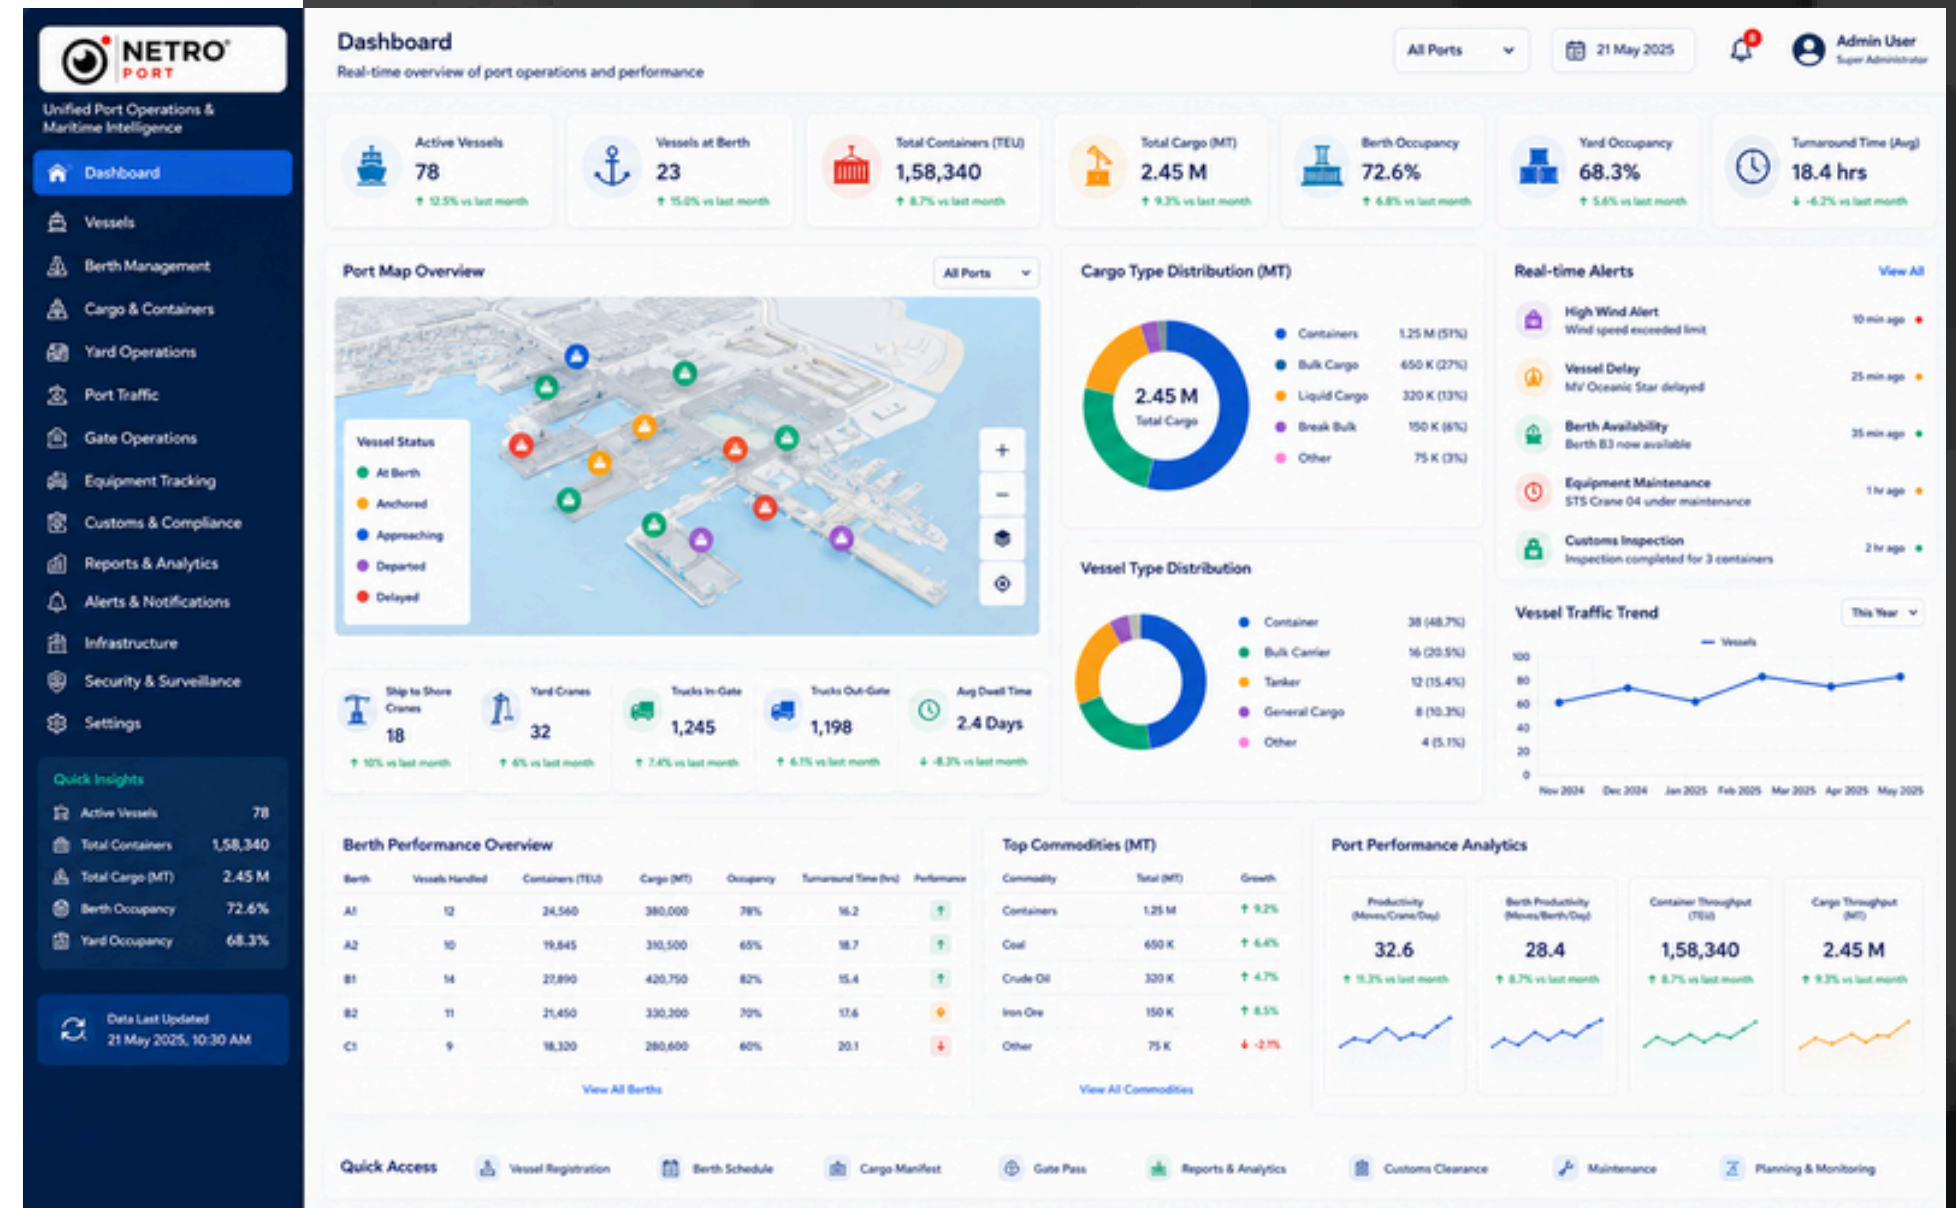

Real-Time Disaster Monitoring & Response

NETRO Port enables smart port operations through real-time vessel monitoring, cargo intelligence, and integrated maritime logistics management.

Key Features

- Vessel movement and berth monitoring
- Container and cargo tracking system
- AI-driven port traffic analytics
- Integrated logistics and customs coordination
- GIS-based port infrastructure monitoring

Benefits

- ✓ Improved port operational efficiency
- ✓ Faster cargo handling and movement
- ✓ Better maritime logistics visibility
- ✓ Enhanced port security and monitoring
- ✓ Data-driven port management