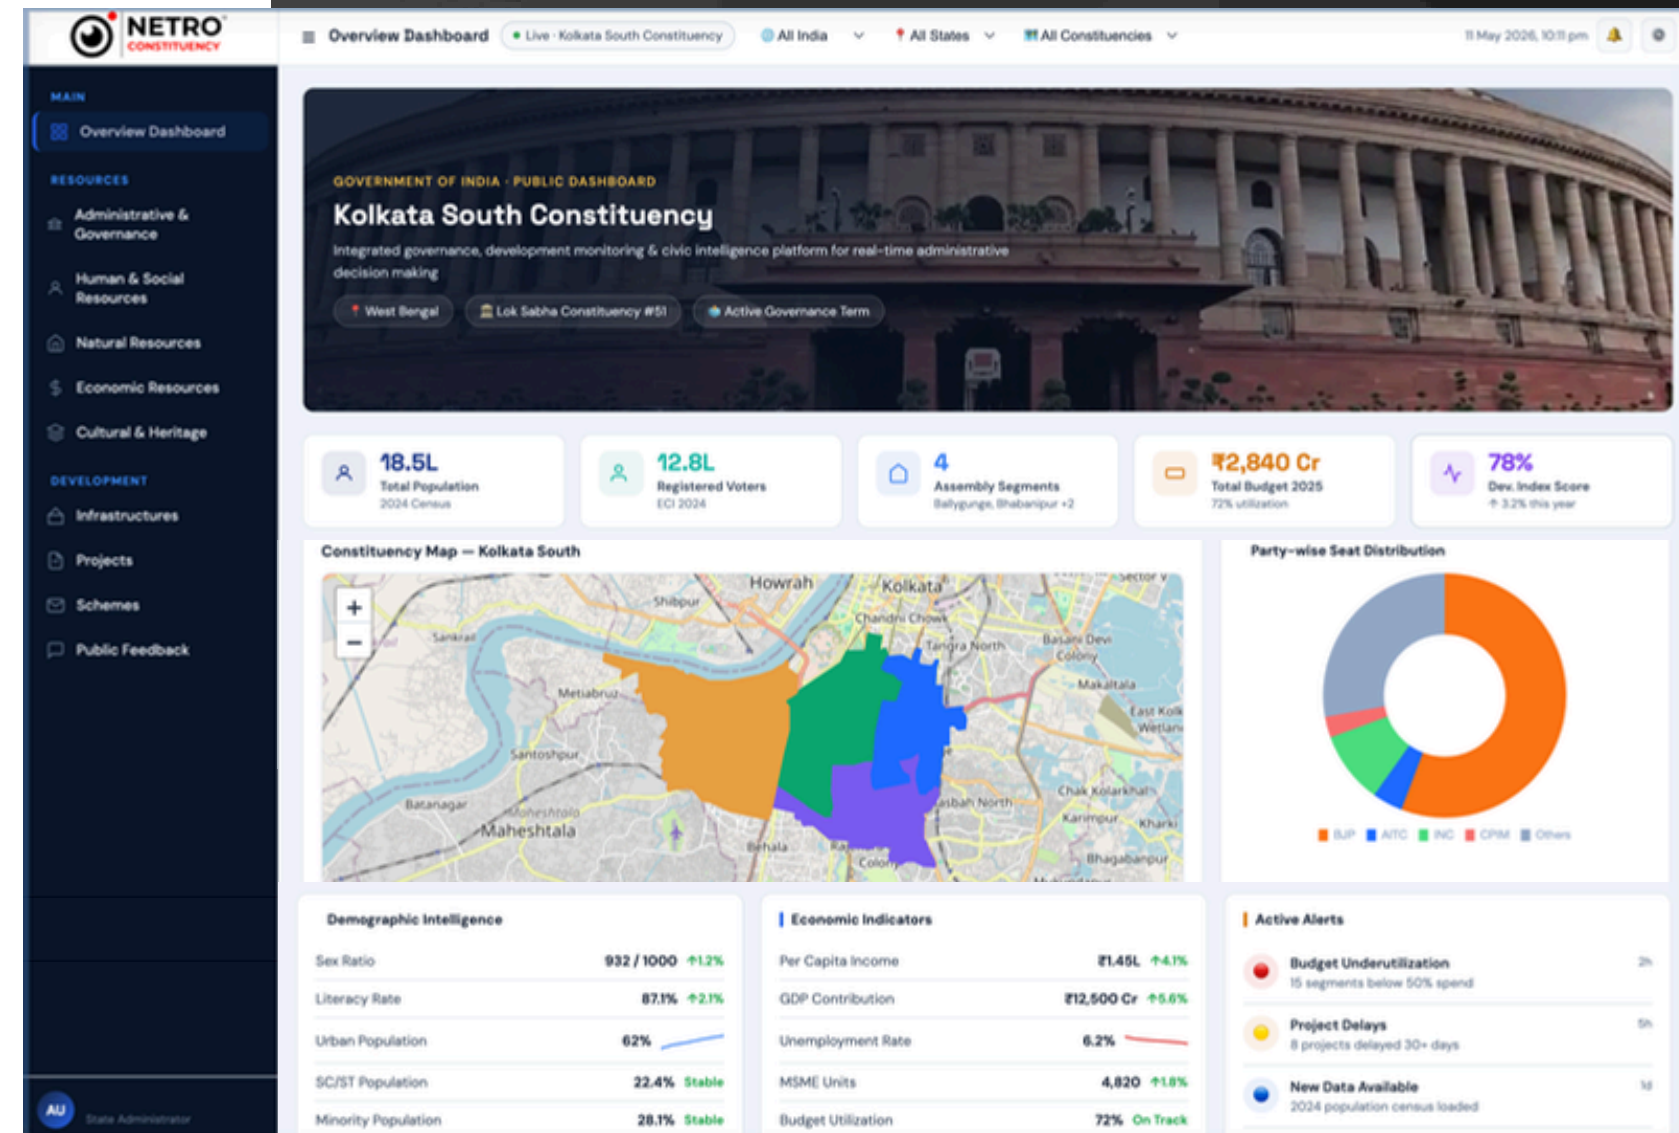

NETRO Constituency provides a unified governance platform for MPs, MLAs, and local administrative bodies.

Key Features

- Project tracking and monitoring
- Fund utilization dashboards
- Constituency-level analytics
- Governance reporting tools
- Centralized administrative platform

Benefits

- ✓ Transparent governance
- ✓ Improved accountability
- ✓ Better public project monitoring
- ✓ Real-time constituency insights