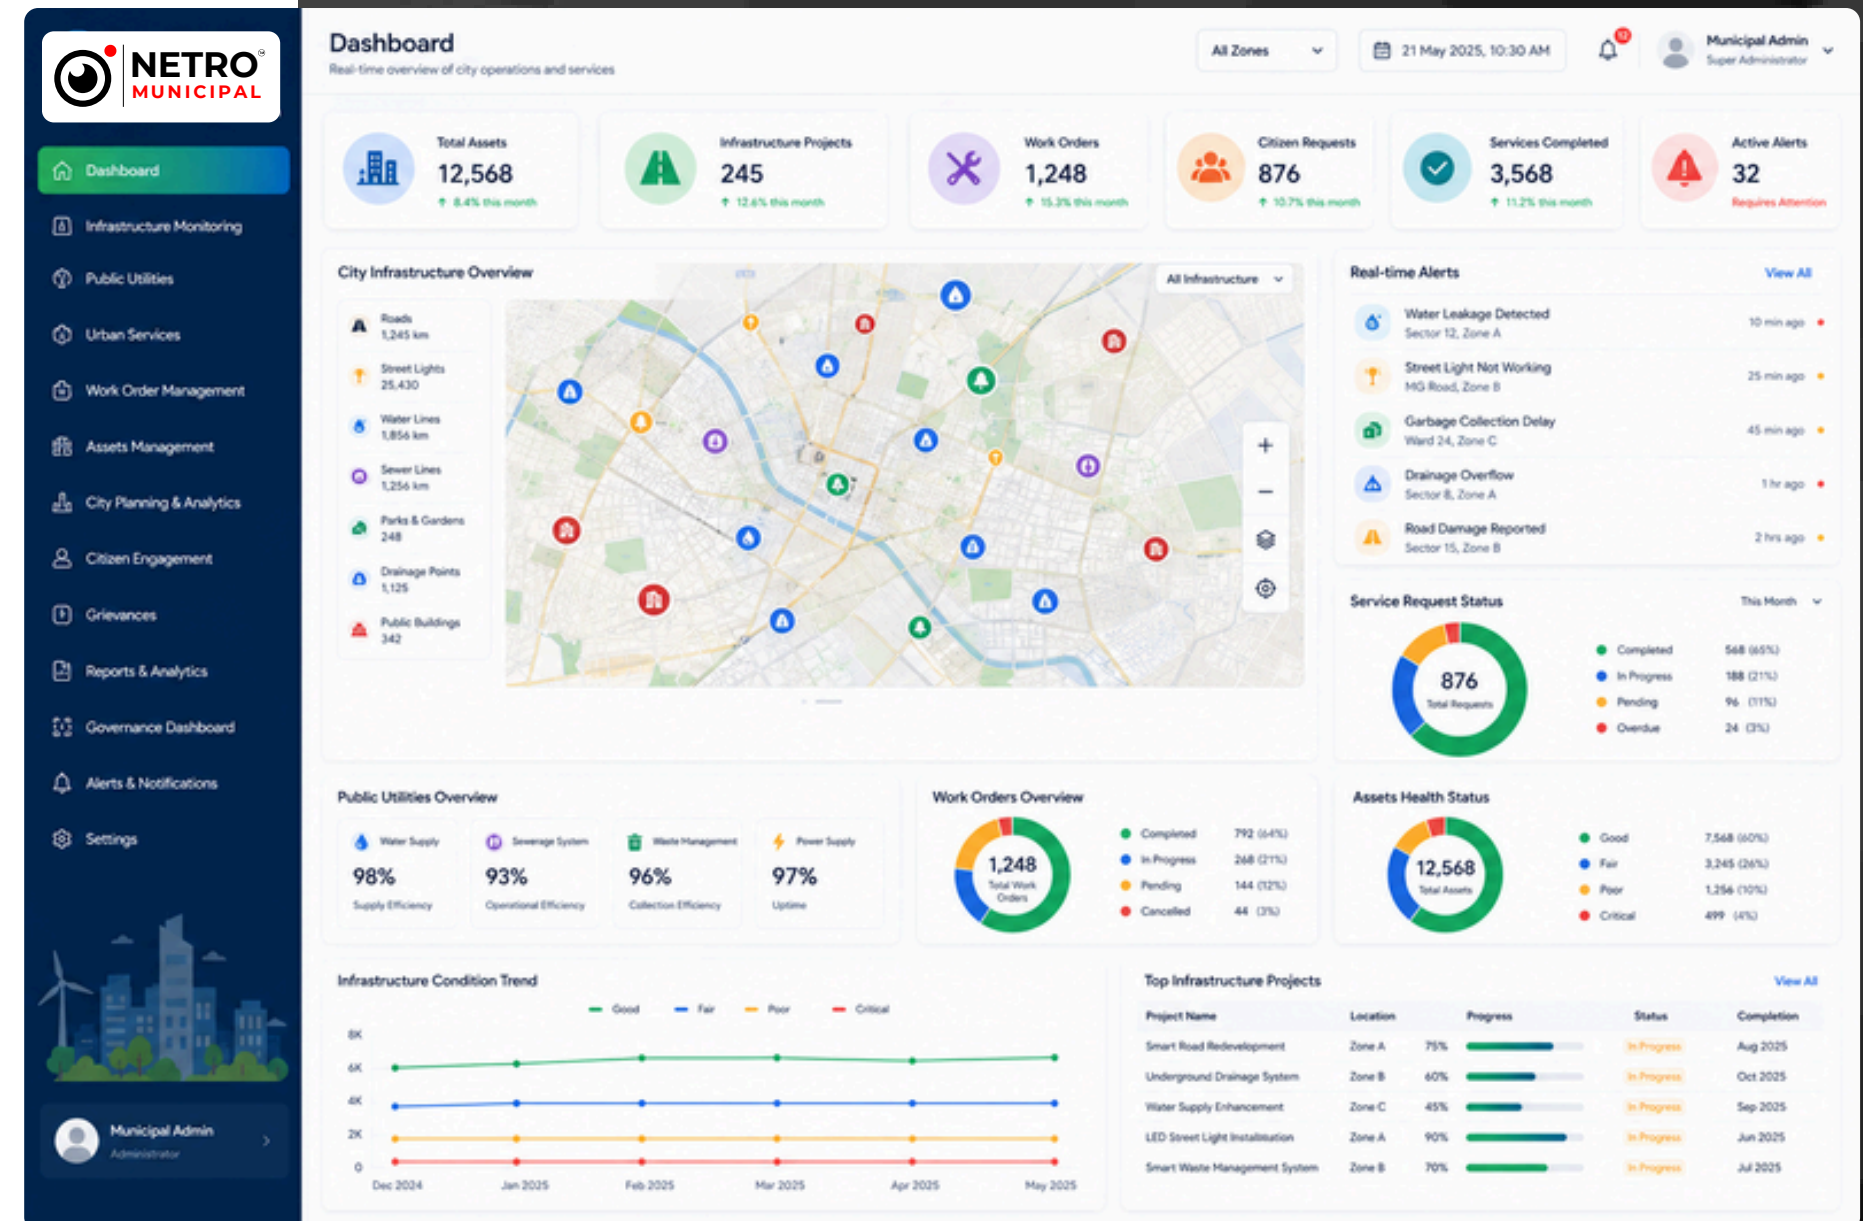

NETRO Municipal supports urban administration through integrated monitoring and intelligent governance systems.

Key Features

- Smart city infrastructure monitoring
- Public utility tracking
- Integrated urban service management
- City planning analytics
- Governance dashboards

Benefits

- ✓ Better urban planning
- ✓ Improved public service delivery
- ✓ Efficient infrastructure management
- ✓ Data-driven governance