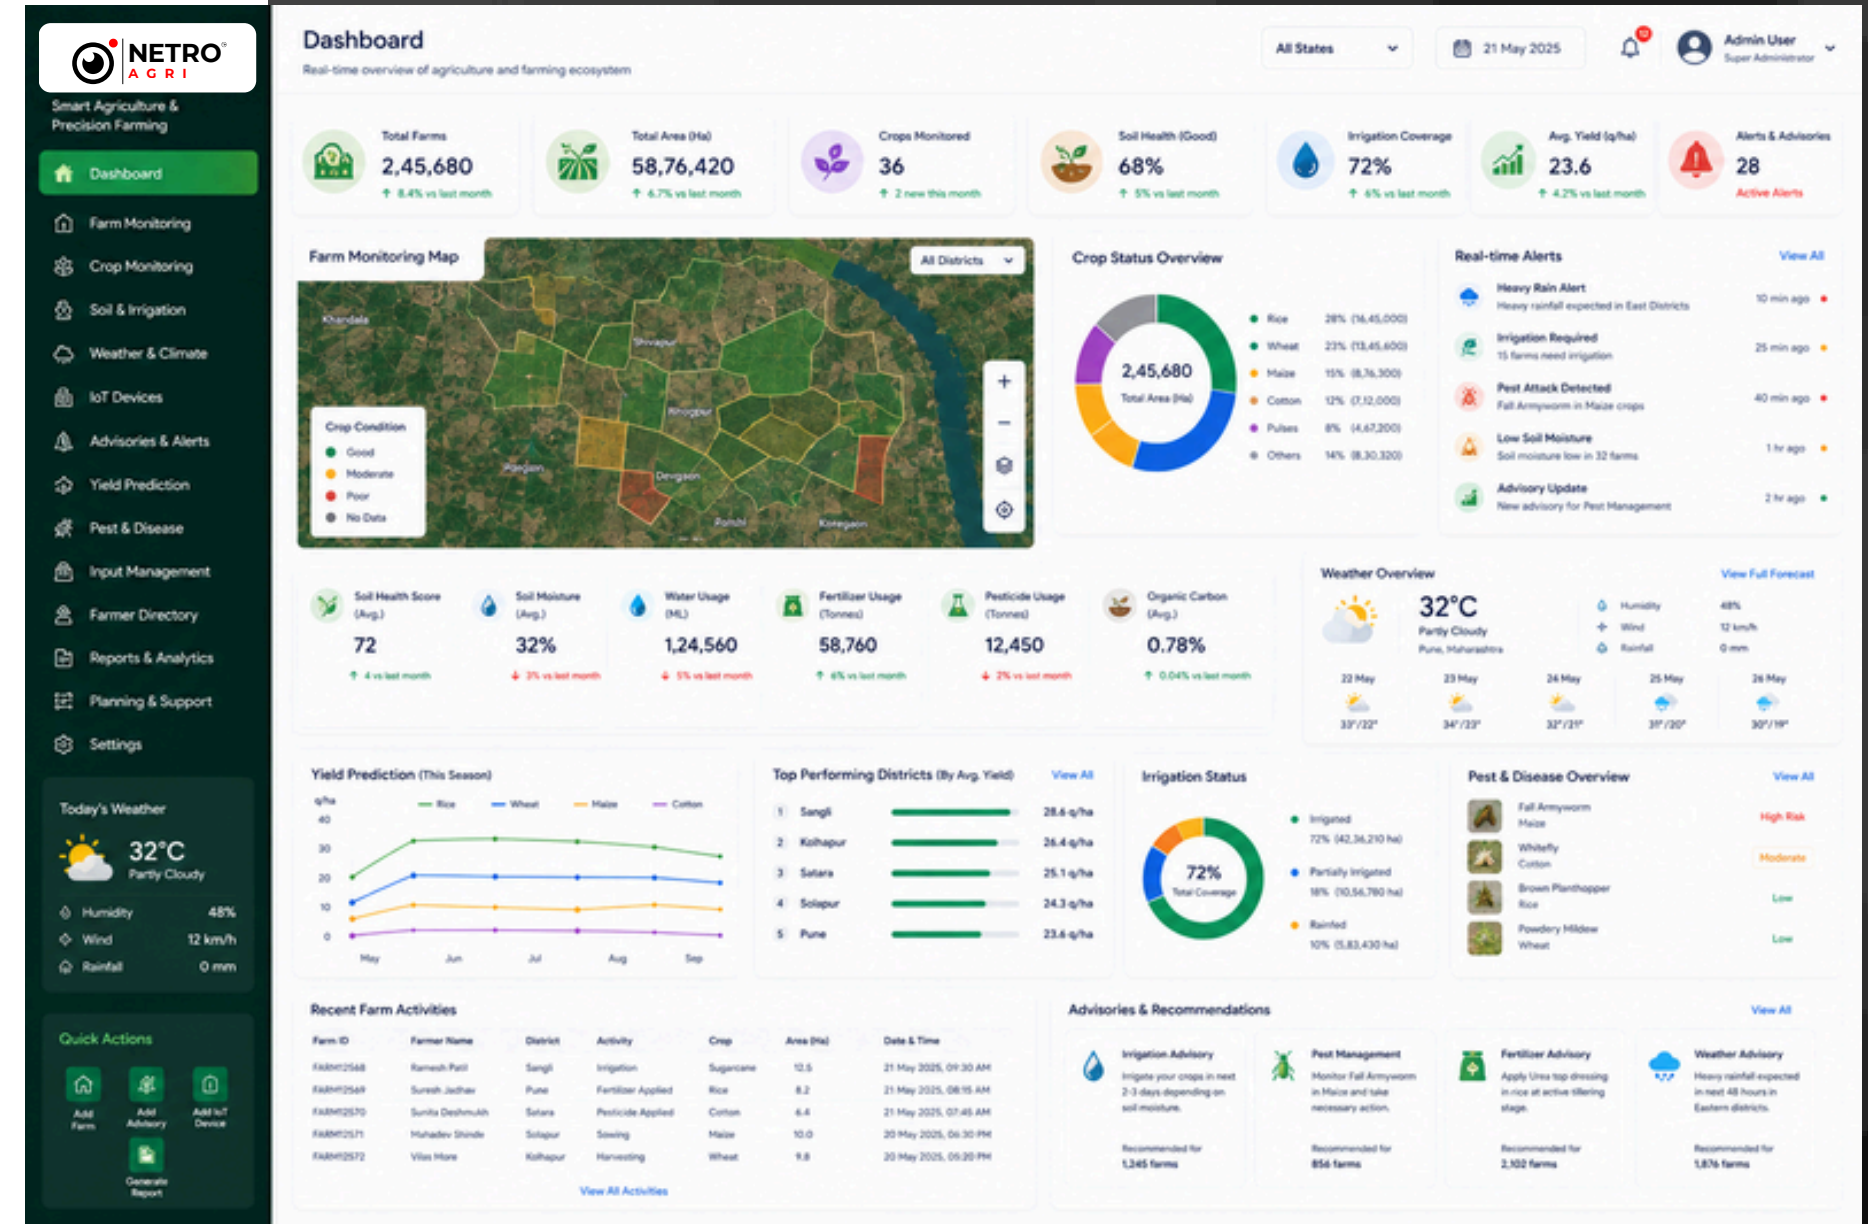

NETRO Agri empowers farmers and agricultural agencies with geospatial intelligence and IoT-enabled farming solutions.

Key Features

- Crop and farm monitoring
- Soil and irrigation tracking
- Yield prediction analytics
- Environmental monitoring
- Climate-resilient farming support

Benefits

- ✓ Increased crop productivity
- ✓ Optimized resource usage
- ✓ Reduced farming risks
- ✓ Data-driven agriculture planning