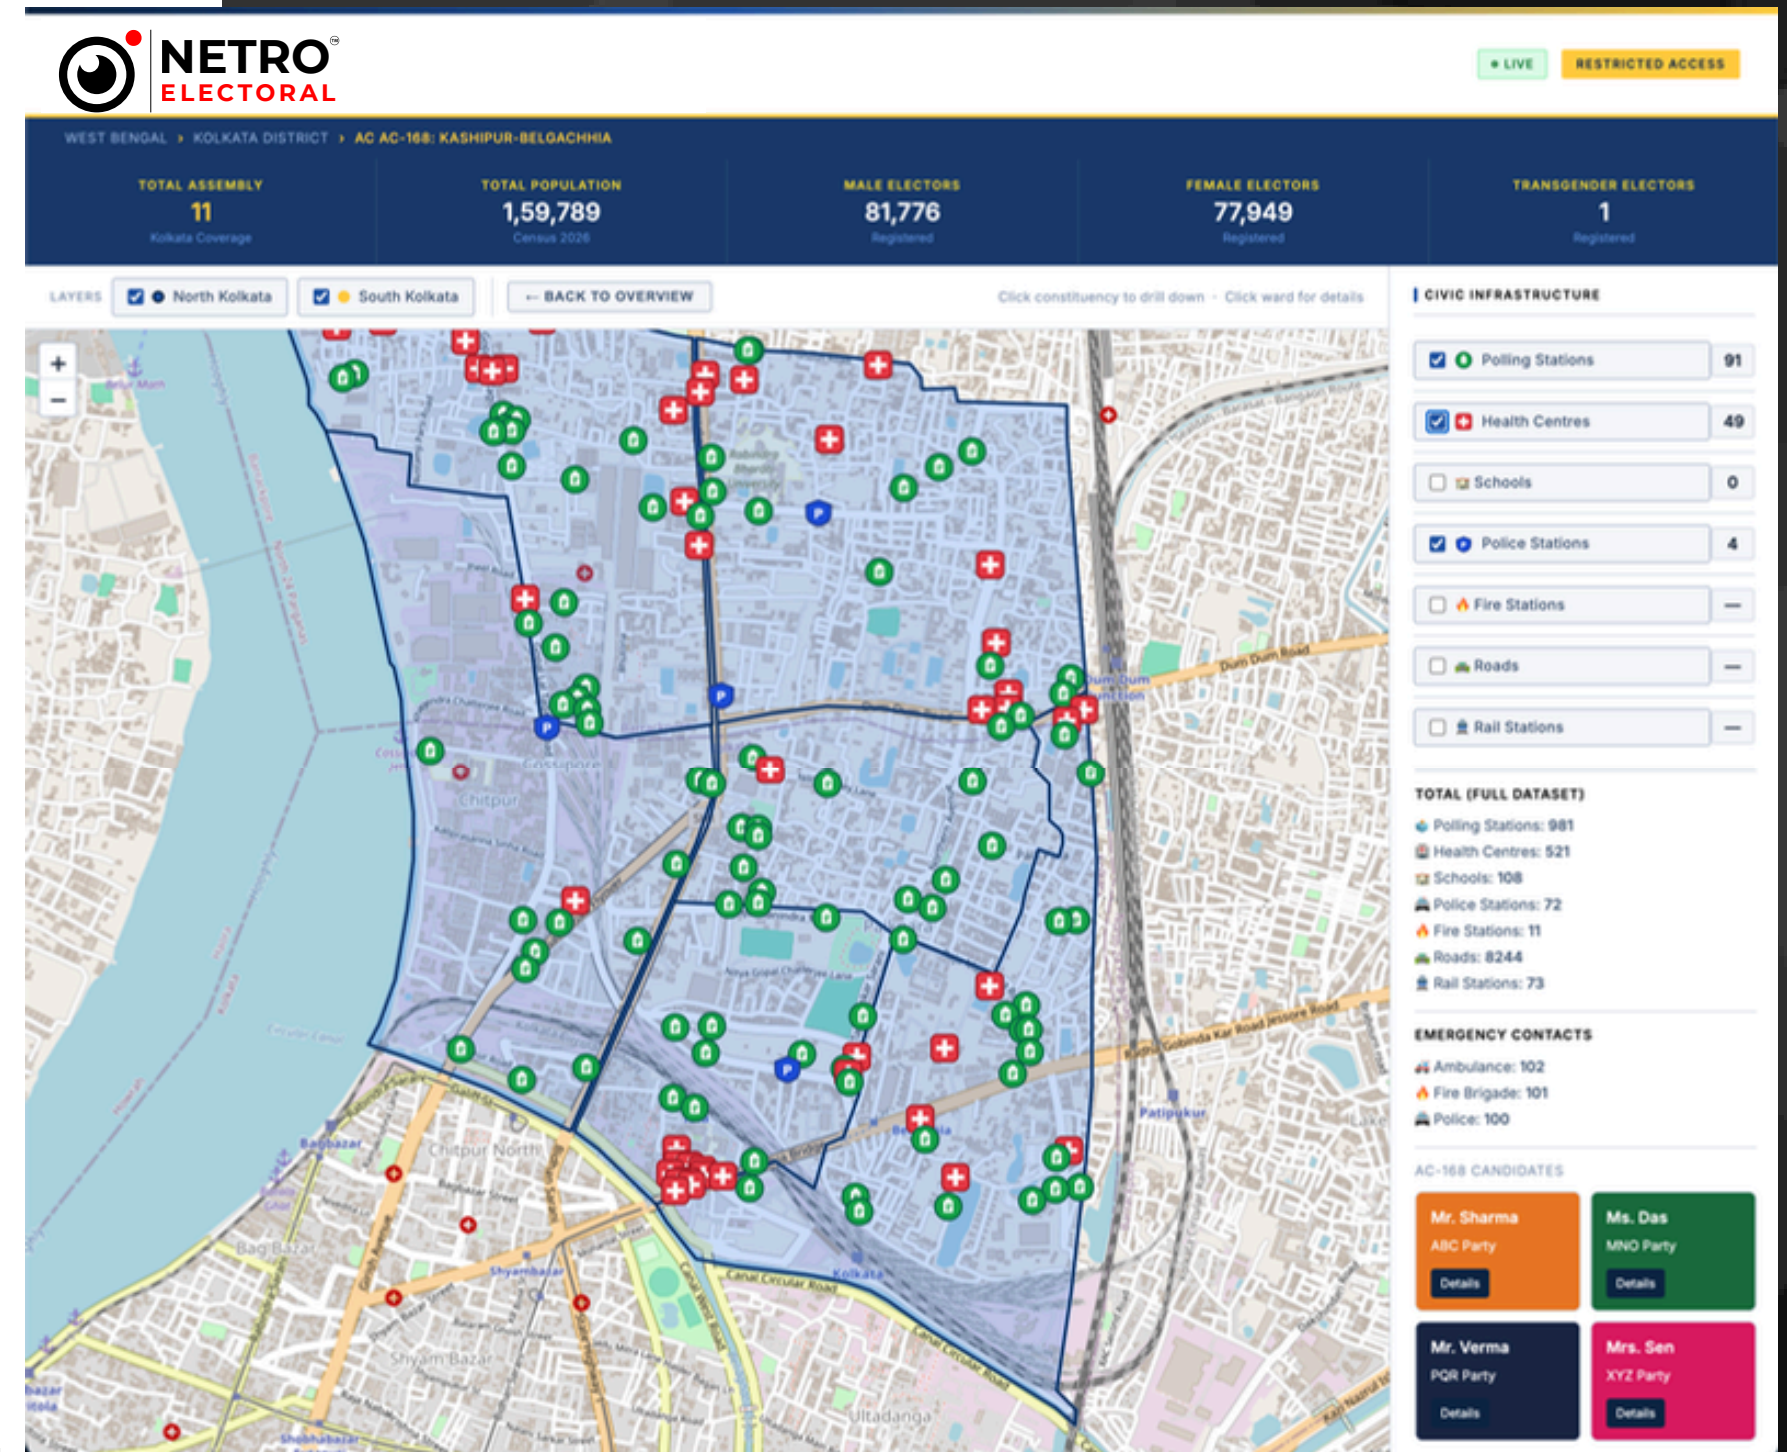

NETRO Electoral modernizes electoral processes through centralized voter management and real-time election monitoring.

Key Features

- Voter data management
- Electoral roll integration
- Booth-level monitoring
- Real-time election reporting
- Resource allocation tracking

Benefits

- ✓ Increased transparency
- ✓ Faster election monitoring
- ✓ Improved resource coordination
- ✓ Accurate data management